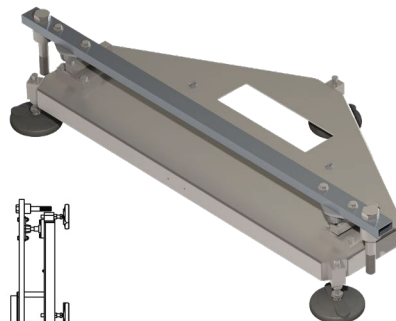

WEIGH SYSTEM SPECIFICATIONS

Maximum Batch Size	154 lb (70 kg)
Minimum Batch Size	30.8 lb (14 kg)
Connection Types	Ethernet/IP Port RS485 Serial Port
Output Types	Ethernet RS485 Analog
Accuracy	+/- 0.5 lb (0.23 kg)
Maximum Load Cell Weight	1000 lb (453.6 kg)