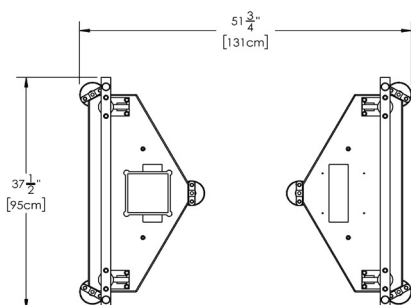

LORING

The Smarter Way to Roast

LORING™ W70 Weigh System

Destoner Load Cell Scale System

INCLUDES

- 4x 250lb Load Cells
- Combiner Box
- Weight Display Screen
- Mounting System
- 14-70kg batch capacity

WEIGH SYSTEM SPECIFICATIONS

Maximum Batch Size	154 lb (70 kg)
Minimum Batch Size	30.8 lb (14 kg)
Connection Types	Ethernet/IP Port RS485 Serial Port
Output Types	Ethernet RS485 Analog
Accuracy	+/- 0.5 lb (0.23 kg)
Maximum Load Cell Weight	1000 lb (453.6 kg)