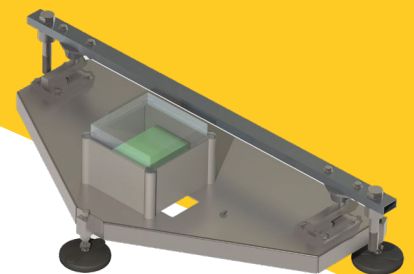

LORING

The Smarter Way to Roast

LORING™ W70 Weigh System

Destoner Load Cell Scale System

INCLUDES

- 4x 250lb Load Cells
- Combiner Box
- Weight Display Screen
- Mounting System
- 14-70kg batch capacity

WEIGH SYSTEM SPECIFICATIONS

Maximum Batch Size	154 lb (70 kg)
Minimum Batch Size	30.8 lb (14 kg)
Connection Types	Ethernet/IP Port RS485 Serial Port
Output Types	Ethernet RS485 Analog
Accuracy	+/- 0.5 lb (0.23 kg)
Maximum Load Cell Weight	1000 lb (453.6 kg)